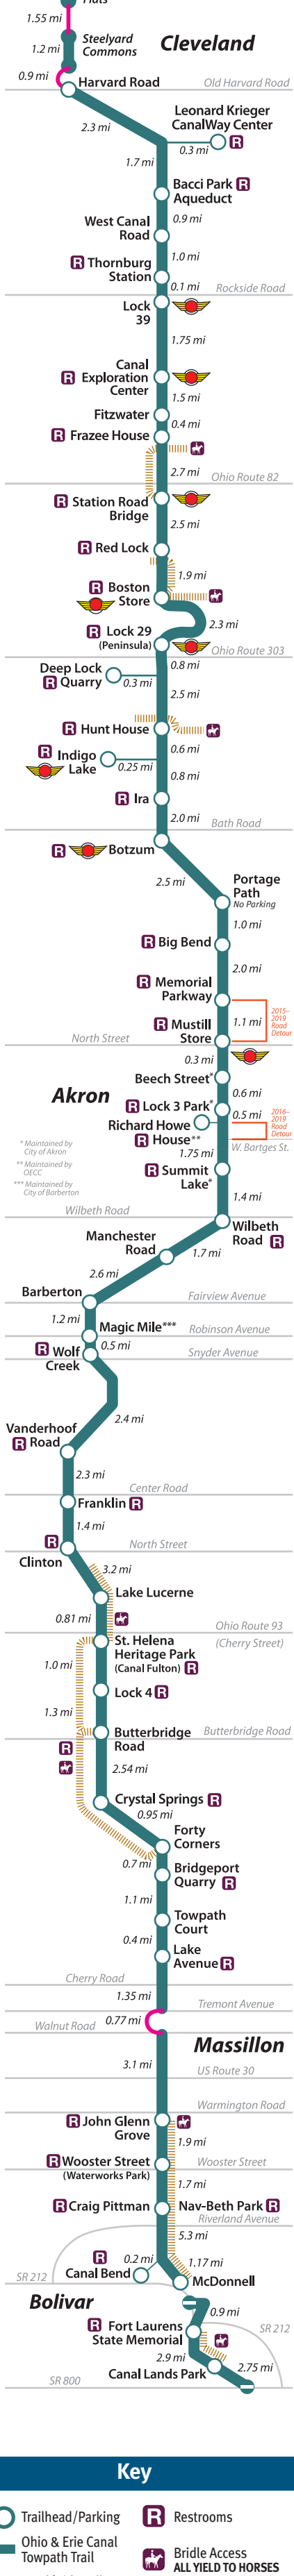

Mileage Between Trailheads

Ohio & Erie Canal Towpath Trail

Cleveland Metroparks

Cuyahoga Valley National Park

Summit Metro Parks

Stark County Park District

Tuscarawas

* Maintained by City of Akron
 ** Maintained by OECC
 *** Maintained by City of Barberton

2015-2019 Road Detour

2016-2019 Road Detour

Key

- Trailhead/Parking
- Ohio & Erie Canal Towpath Trail
- Road/Sidewalk Section
- Break in Trail
- Bridle Trail
- Restrooms
- Bridle Access ALL YIELD TO HORSES
- CVSR Boarding Stations/Bike Aboard!